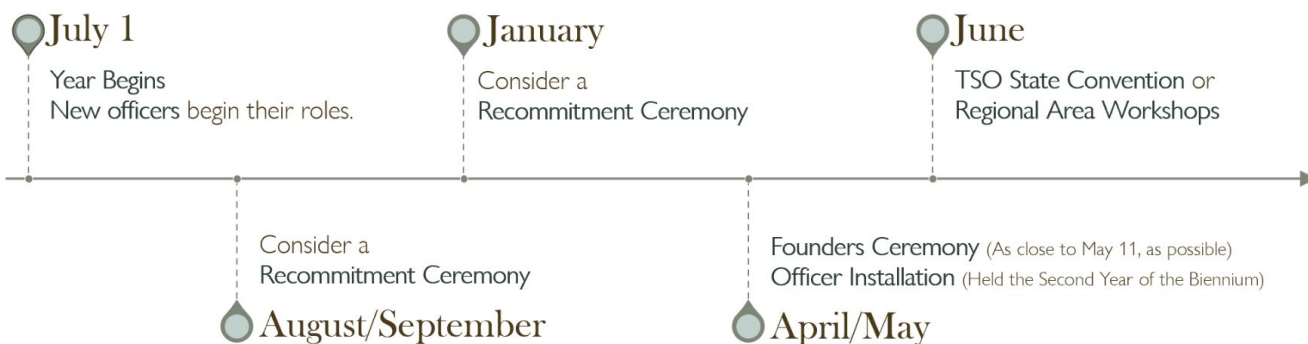

“The **Ceremonies Committee** promotes an appreciation of the heritage and traditions of **The Delta Kappa Gamma Society International.**” (Texas State Rules, adopted 2018).

Ceremonies Timeline

Other Ceremonies to be conducted when they best fit Chapter timelines:

- ❖ Chapter Birthday (Should be celebrated during the chartered month)
- ❖ Induction of New Members (Can be conducted any time and multiple times per year)
- ❖ Necrology/Remembrance (Required when a member passes)
- ❖ Recognition of 25, 50, and 50+ Members